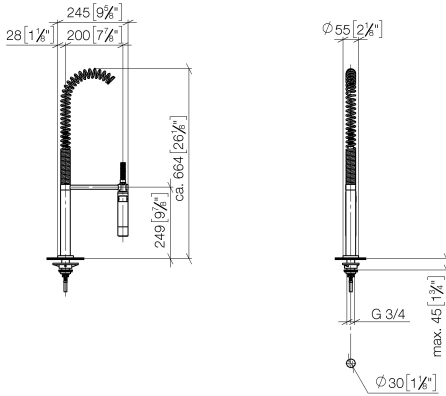

27 789 970

Fits: ELIO, TARA, TARA ULTRA

- spray flow
- automatic diverter for spout/Profi spray set
- height of mixer 665 mm
- individual rosette diameter 55mm
- profi spray hole diameter 30mm
- sprayface with anti-scaling system
- lead-free

Can only be combined with 33826790, 32800790, 33826888, 32815888, 20815892, 33826875.

Intrinsic protection against back flow.

	Chrome	27 789 970-00
	Brushed Platinum	27 789 970-06
	Platinum	27 789 970-08
	Dark Chrome	27 789 970-19
	Brushed Chrome	27 789 970-93
	Brushed Dark Platinum	27 789 970-99

27 789 970

mm [inches]  
M 1:10

Flow rate chart

Certificates

LGA\_18901.

LGA\_28304.

Belgaqua\_22\_277\_2  
7\_3.

27 789 970

27 789 970

Spare parts list

No.	Item Number	Name	Quantity used	Delivery time
1	04 24 02 046 01-07	pipe	1	10
2	90 23 30 040 00-00	threaded connector	2	10
3	90 24 03 168 00 90	nipple	1	2
4	90 14 20 002 00 90	seal	2	2
5	90 17 09 046 10 90	diverter	1	2
6	09 24 04 112 10 90	nipple	1	2
7	90 14 10 033 00 90	seal	1	2
8	90 21 10 031 10 90	diverter	1	2
9	09 23 01 039 90	sieve	2	2
10	04 21 02 006 00 92	cap	1	2
11	04 23 10 004 03 90	fixing set	1	2
12	12 780 970 90	Extension set -	1	60
13	09 30 04 067 90	hose	1	2
14	09 28 10 064-00	rosette	1	10
15	09 14 10 120 90	seal	1	2
16	09 11 10 066 10-00	connection	1	60
17	09 14 10 031 90	seal	1	2
18	04 17 20 014 00-00	holder	1	10
19	09 31 11 049 90	pin	1	2
20	09 14 15 012 90	ring	1	2
21	09 14 10 003 90	seal	1	2
22	09 30 01 067 10-00	adaptor	1	10
23	90 23 01 141 00 90	back-flow preventer	1	2
24	09 23 01 046 90	back-flow preventer	1	2
25	90 30 02 065 00-00	hose	1	10
26	09 16 02 034 90	spring	1	2
27	90 18 40 035 00 90	sleeve	1	2
28	04 12 11 094 10-00	shower	1	10