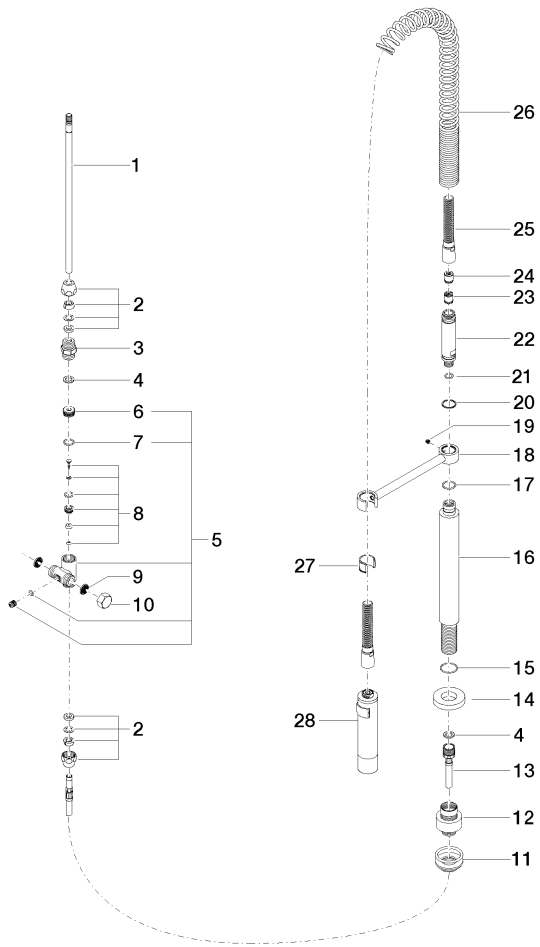

27 789 970

Fits: ELIO, TARA, TARA ULTRA

- spray flow
- automatic diverter for spout/Profi spray set
- height of mixer 665 mm
- individual rosette diameter 55mm
- profi spray hole diameter 30mm
- sprayface with anti-scaling system
- lead-free

Can only be combined with 33826790, 32800790, 33826888, 32815888, 20815892, 33826875.

Intrinsic protection against back flow.

	Chrome	27 789 970-00
	Brushed Platinum	27 789 970-06
	Platinum	27 789 970-08
	Dark Chrome	27 789 970-19
	Brushed Chrome	27 789 970-93
	Brushed Dark Platinum	27 789 970-99

27 789 970

mm [inches]  
M 1:10

Flow rate chart

Certificates

LGA\_18901.

LGA\_28304.

Belgaqua\_22\_277\_2  
7\_3.

27 789 970

27 789 970

Spare parts list

No.	Item Number	Name	Quantity used	Delivery time
1	04 24 02 046 01-07	pipe	1	10
2	90 23 30 040 00-00	threaded connector	2	10
3	90 24 03 168 00 90	nipple	1	2
4	90 14 20 002 00 90	seal	2	2
5	90 17 09 046 10 90	diverter	1	2
6	09 24 04 112 10 90	nipple	1	2
7	90 14 10 033 00 90	seal	1	2
8	90 21 10 031 10 90	diverter	1	2
9	09 23 01 039 90	sieve	2	2
10	04 21 02 006 00 92	cap	1	2
11	04 23 10 004 03 90	fixing set	1	2
12	12 780 970 90	Extension set -	1	60
13	09 30 04 067 90	hose	1	2
14	09 28 10 064-00	rosette	1	10
15	09 14 10 120 90	seal	1	2
16	09 11 10 066 10-00	connection	1	60
17	09 14 10 031 90	seal	1	2
18	04 17 20 014 00-00	holder	1	10
19	09 31 11 049 90	pin	1	2
20	09 14 15 012 90	ring	1	2
21	09 14 10 003 90	seal	1	2
22	09 30 01 067 10-00	adaptor	1	10
23	90 23 01 141 00 90	back-flow preventer	1	2
24	09 23 01 046 90	back-flow preventer	1	2
25	90 30 02 065 00-00	hose	1	10
26	09 16 02 034 90	spring	1	2
27	90 18 40 035 00 90	sleeve	1	2
28	04 12 11 094 10-00	shower	1	10